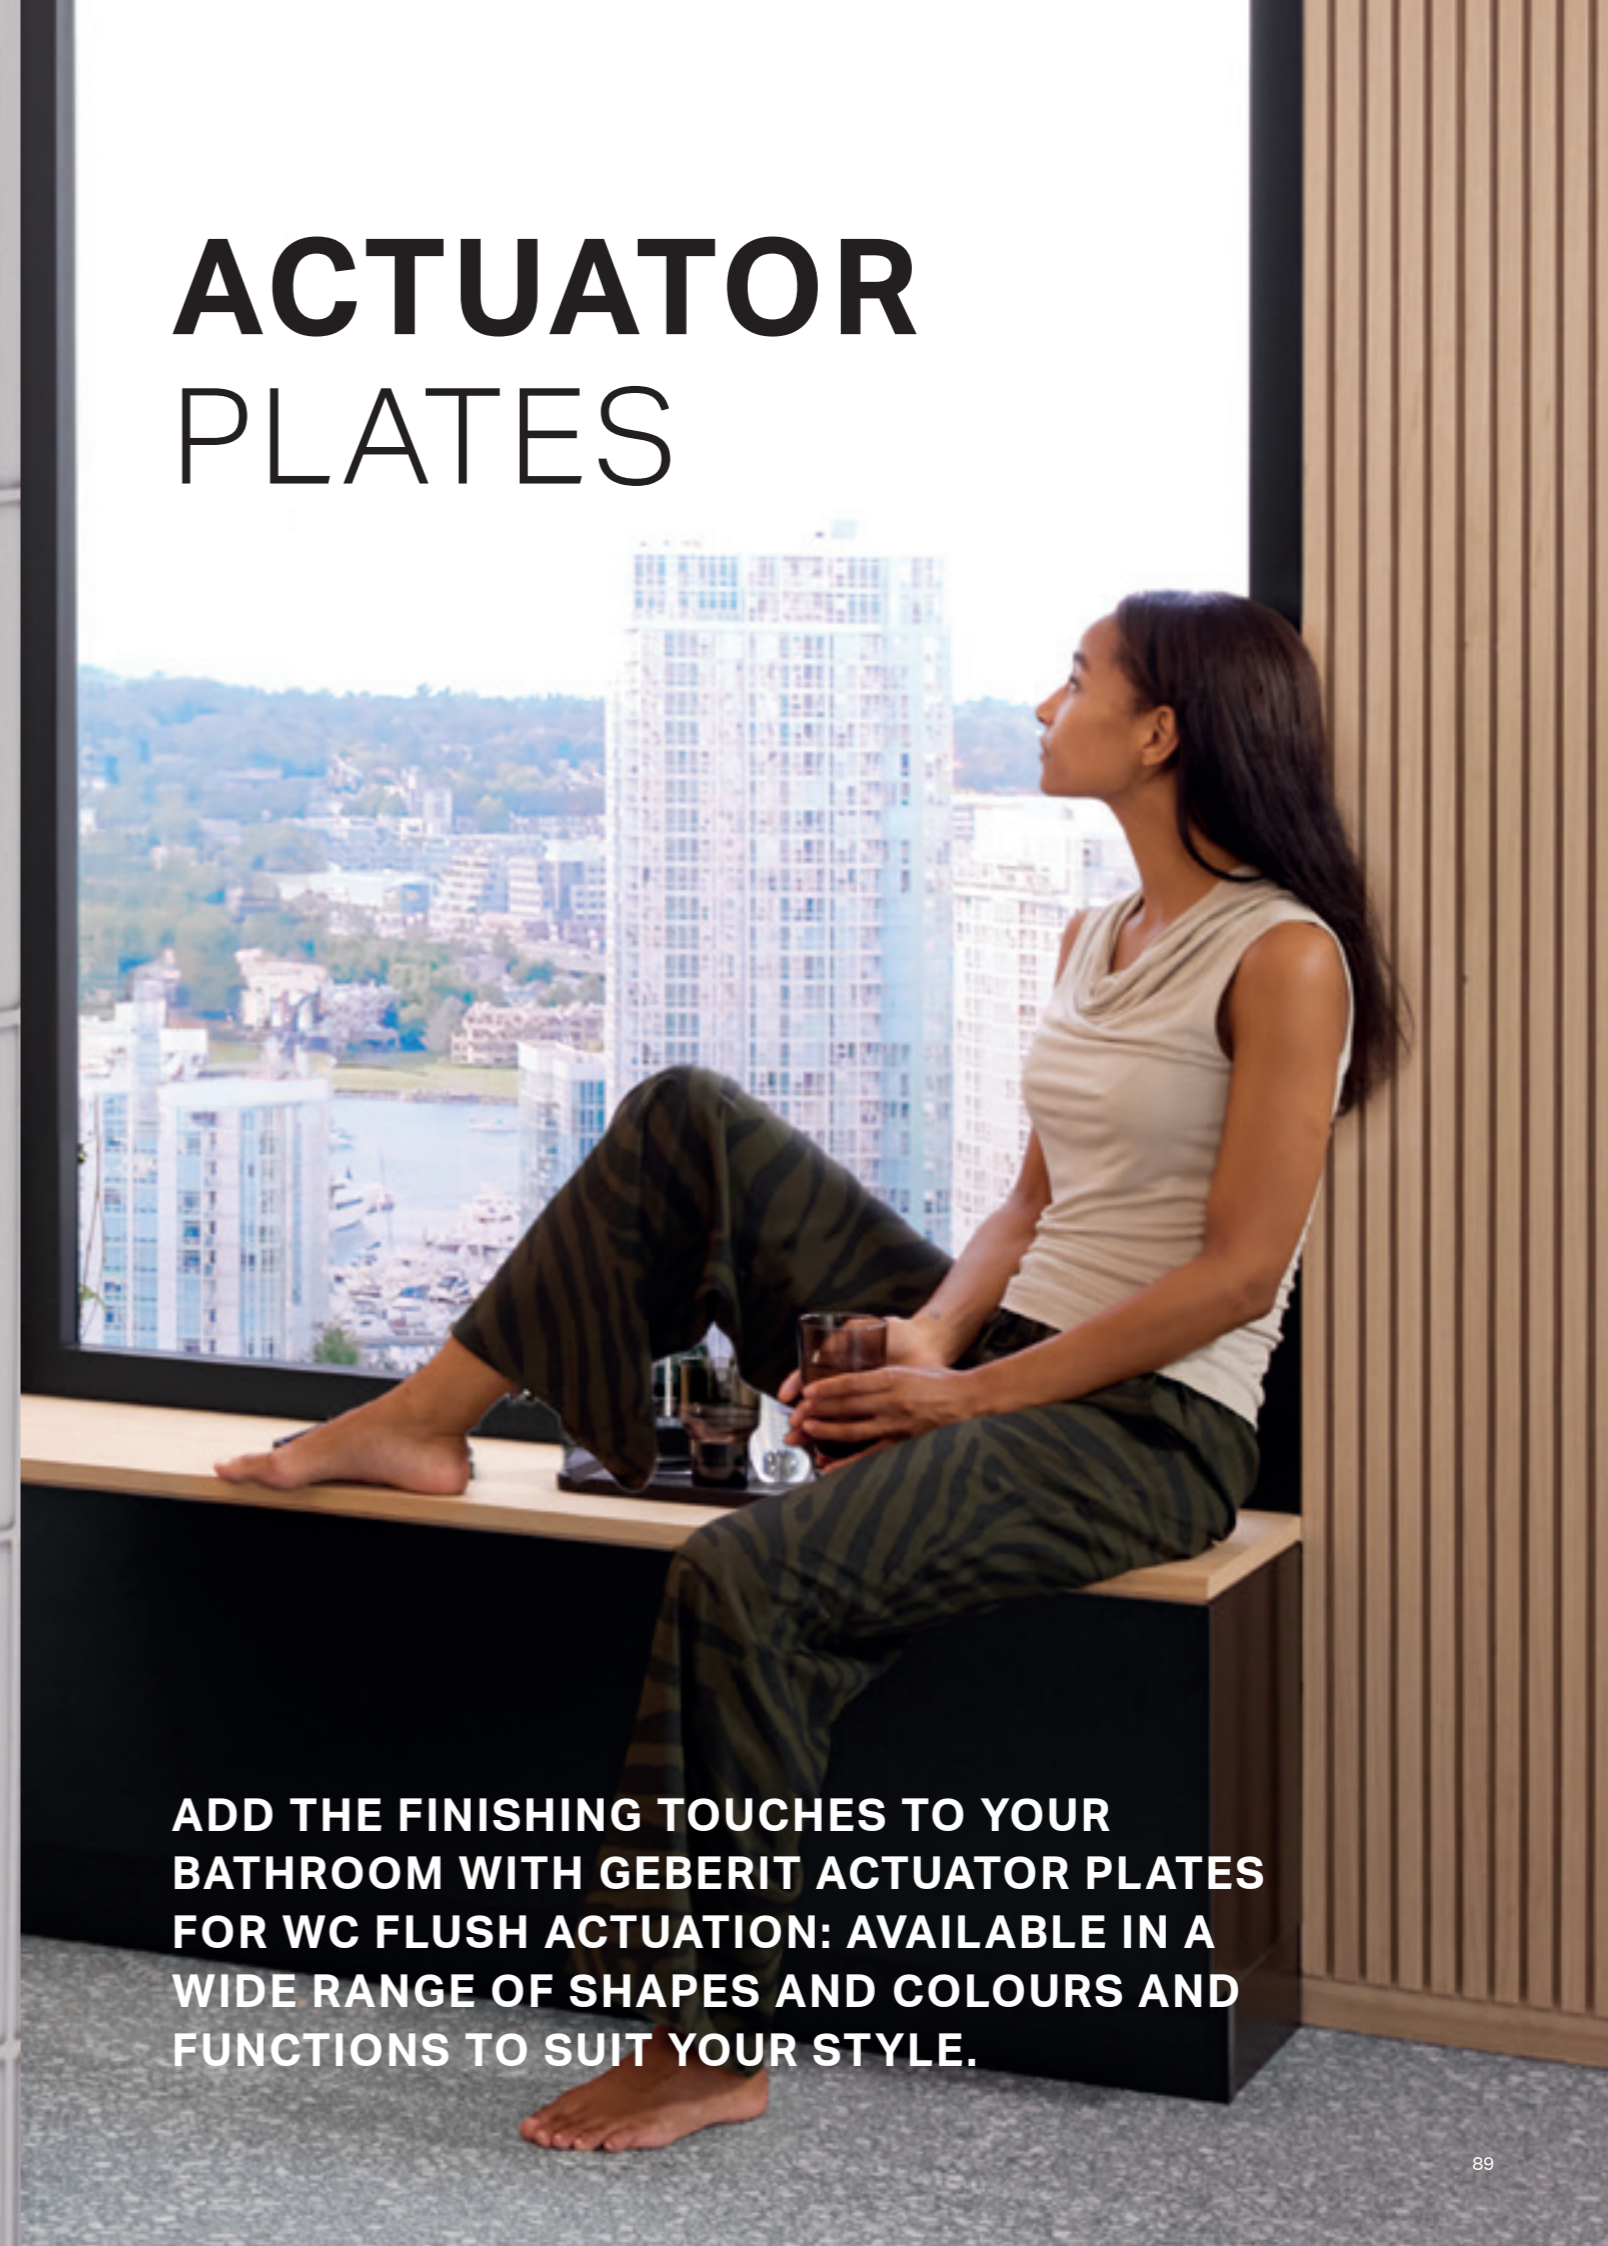

ACTUATOR PLATES

ADD THE FINISHING TOUCHES TO YOUR BATHROOM WITH GEBERIT ACTUATOR PLATES FOR WC FLUSH ACTUATION: AVAILABLE IN A WIDE RANGE OF SHAPES AND COLOURS AND FUNCTIONS TO SUIT YOUR STYLE.