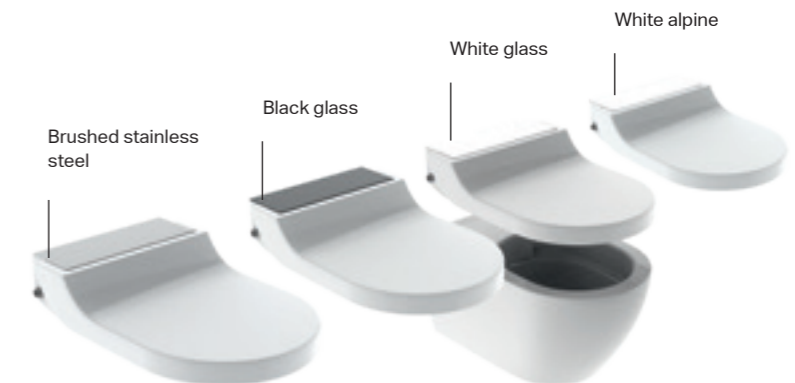

GEBERIT AQUACLEAN ALBA FEATURES

- 

WhirlSpray shower technology
- 

Rimless ceramic appliance with TurboFlush technology
- 

Remote control
- 

Individually adjustable spray arm position (controlled via the app)
- 