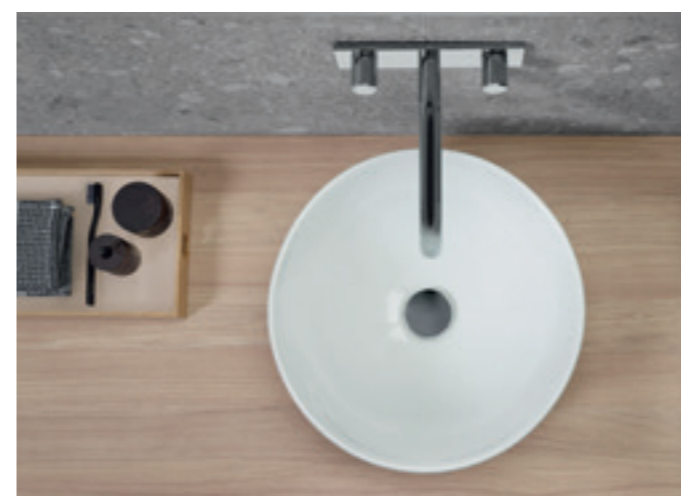

**GEBERIT
ACANTO**

- Sleek design, organic shapes
- Clever details
- Outstanding modularity

**GEBERIT
XENO²**

- Architectural design minimalism
- Contrasting designs, harmonious combinations and geometric lines meet natural shapes
- Perfectly coordinated design assortment

**GEBERIT
SMYLE**

- Subtle shapes, bold functions
- Sophisticated lines
- Design language full of harmony and lightness
- Efficient use of space

**GEBERIT
ONE**

- Functional design and high-quality materials
- CleanDrain outlet for optimum hygiene
- All washbasin drains with integrated comb insert
- Can be combined with various washbasin types

**GEBERIT
ICON**

- Modular, slim, versatile
- Linear design
- Modern design language
- Maximum design flexibility

**GEBERIT
VARIFORM**

- Calm, understated design based on the four primary geometric shapes
- Three installation variants
- Unlimited design versatility

**GEBERIT
SELNOVA SQUARE**

- Geometric shapes set accents
- Perfect for bathroom modernization
- Large variety of ceramic sizes and furniture
- Blend harmoniously into any bathroom