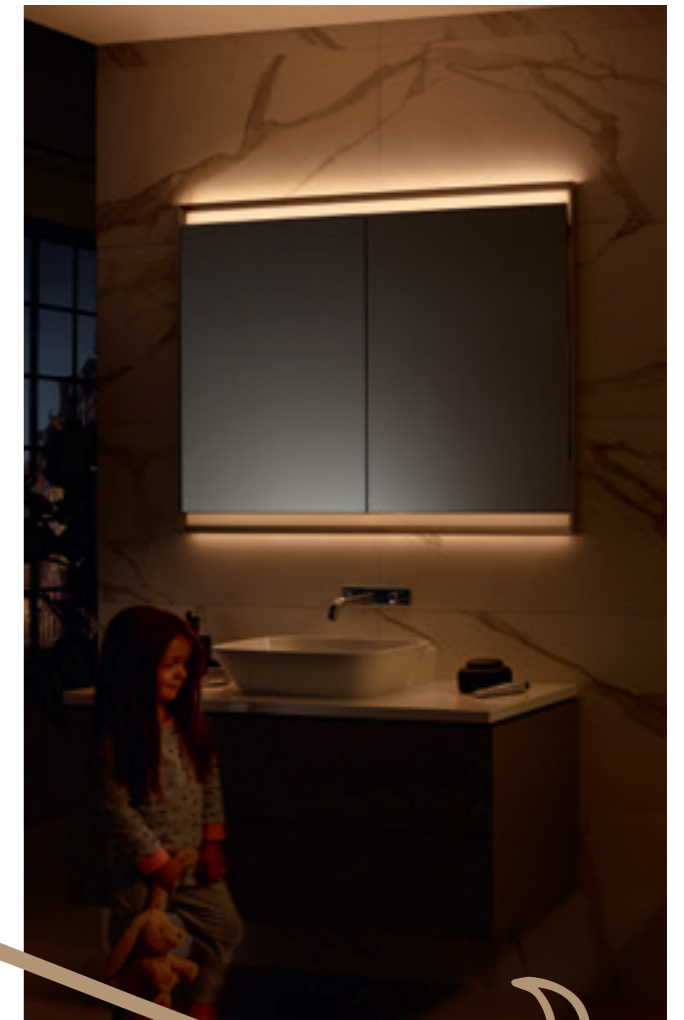

GEBERIT COMFORTLIGHT

PERFECT FOR YOUR DAILY ROUTINE

↓
STANDARD LIGHT

Glare-free light for everyday routines at the washplace.

↑
WORKING LIGHT

Bright and very clear illumination for intensive beauty care.

THE BRIGHTNESS OF THE GEBERIT ONE MIRROR CABINETS CAN BE DIMMED ALONG WITH THE LIGHT COLOUR.

Light has a significant impact on our general well-being. White, bright light is perfect for waking you up, while a muted, warm light has a more relaxing effect. The sanitary products and bathroom furniture featuring Geberit ComfortLight offer a unique feature by adjusting the colour temperature based on the surrounding brightness: the continuously adjustable dimming function automatically makes brighter light cooler and darker light warmer. These lighting conditions are based on natural daylight and are designed to create a cosy ambience. A total of four different, harmoniously coordinated light sources set the perfect scene not only for the washplac, but for the bathroom as a whole. They also create an authentic mirror image without casting distracting shadows.

Gentle orientation light for night-time visits to the bathroom

Continuously dimmable brightness

Non-dazzling light

Stepless height-adjustable shelves

↑
ORIENTATION LIGHT

A soft light that shows the way to the washplace at night and makes it easier to fall back asleep.

↑
INDIRECT LIGHTING

Discreet, warm lighting for relaxing hours spent in the bathroom.