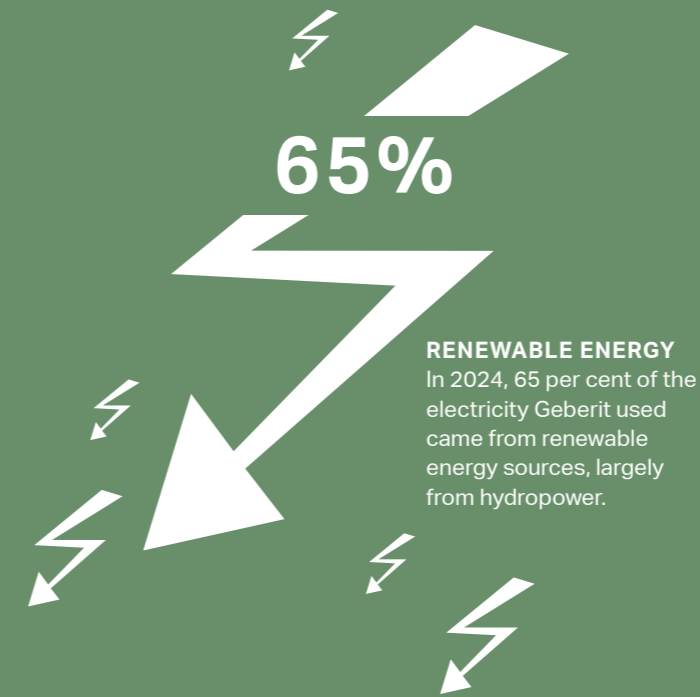

- Environmental product declaration (EPD) available
- Material savings and 10% less CO₂ emissions compared to the previous model
- Designed to be disassembled, allowing the components to be recycled

This graphic illustrates the Ecodesign principle using the example of a typical Geberit product group: a WC system. The Geberit iCon Rimfree® WC with the flow divider made of 69 per cent recycled ABS plastic is installed on the Geberit Duofix mounting frame 111.300. In the Geberit Sigma concealed cistern 12 cm, the type 212 flush valve ensures a reduction in water consumption. The flush is actuated by the recyclable Geberit Sigma30 actuator plate, which is mounted in a frame made of 100 per cent recycled ABS plastic.

GREAT REASONS TO CHOOSE GEBERIT

TOP
5%

Geberit has been awarded the gold medal by the EcoVadis platform for its sustainability management, placing it among the top 5 per cent of companies assessed across all industries and countries.