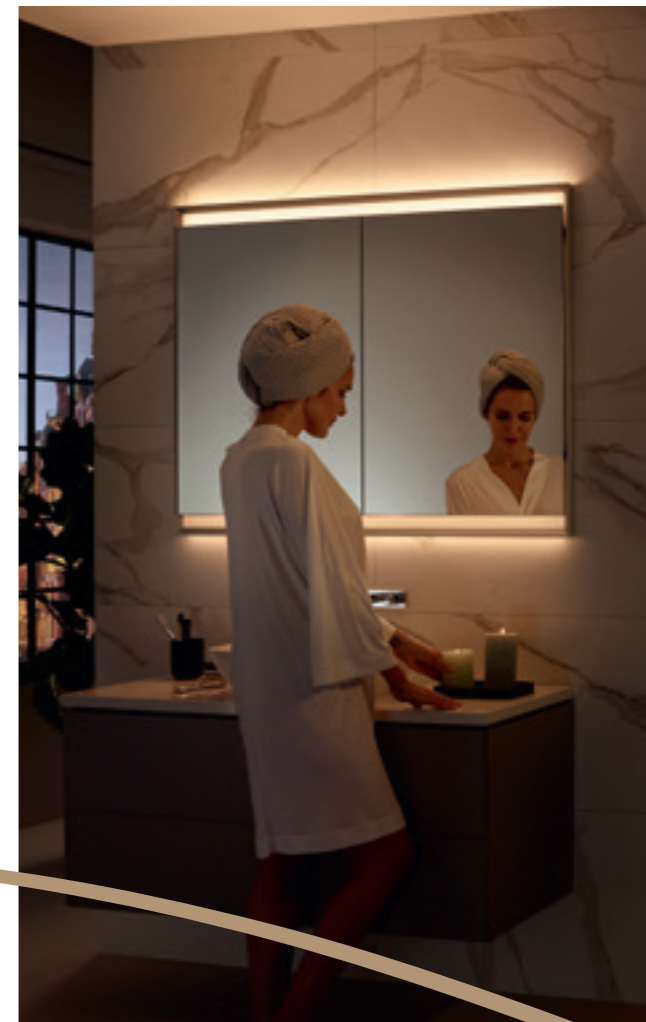

Gentle orientation light for night-time visits to the bathroom

Continuously dimmable brightness

Non-dazzling light

Stepless height-adjustable shelves

↑
ORIENTATION LIGHT

A soft light that shows the way to the washplace at night and makes it easier to fall back asleep.

GEBERIT OPTION MIRROR

ROUND DESIGN

Geberit Option Round illuminated mirror with direct and indirect lighting, dimmable
D 50, 60, 75, 90 cm

Geberit Option Oval illuminated mirror with indirect lighting, can be mounted vertically or horizontally
H 60/80 cm, **W** 60/80 cm