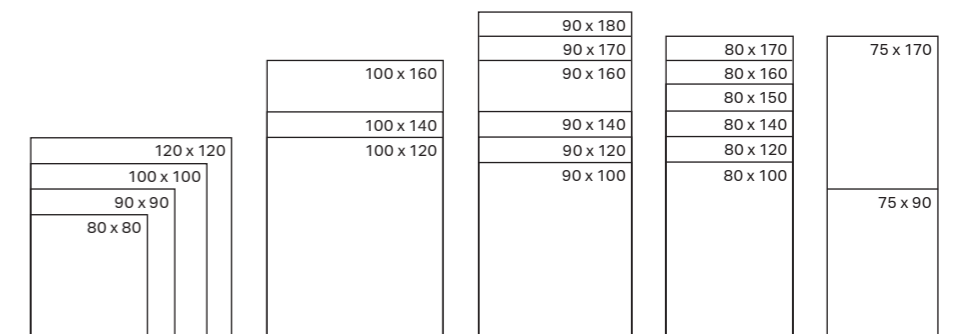

Sizes in cm

- Consistent room design
- Secure footing thanks to top-tier Class B slip resistance
- Silky-smooth surface that is pleasant and warm to the touch
- Simple cleaning and care