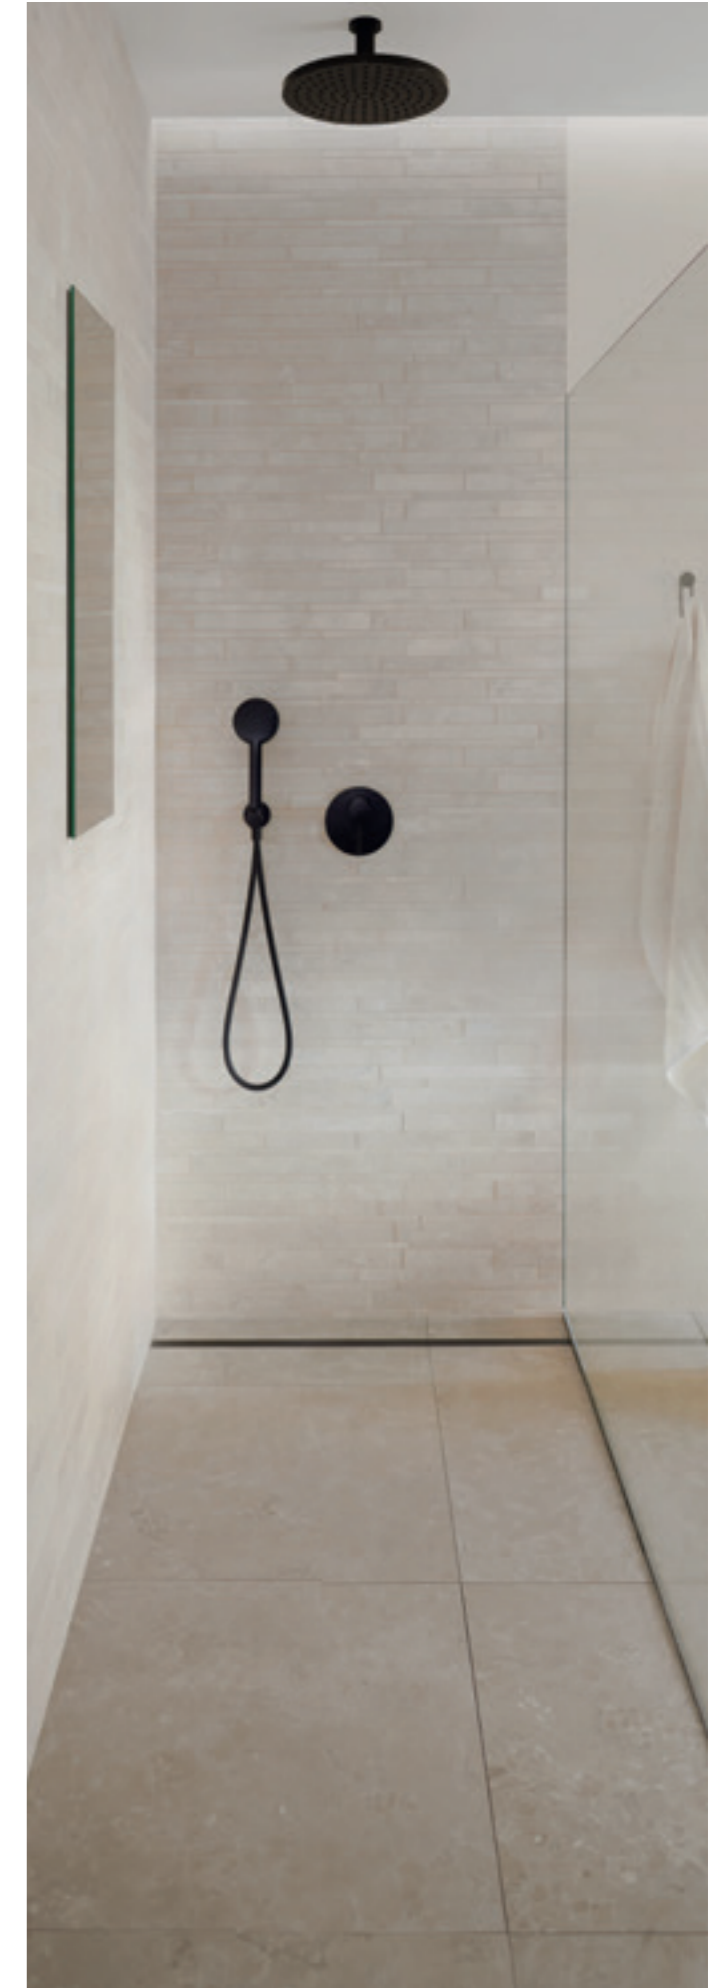

GEBERIT CLEANPOINT

- Sleek aesthetics, easy to clean
- Ideal for underfloor heating
- Flat water seal structure
- Round or square stainless steel inlets
- Cover grating and hair trap included in the scope of delivery