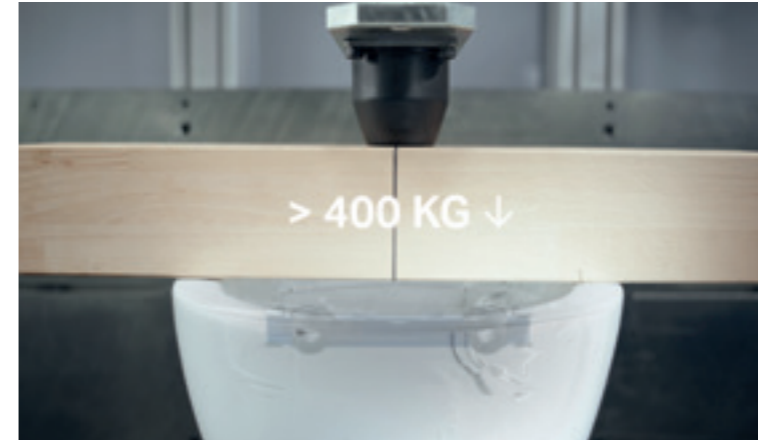

Required flush performance according to the DIN EN 997:2018 standard

Geberit WC with TurboFlush: up to 10 times better than the standard

GEBERIT WC SYSTEM QUALITY CONNECTS

At Geberit, we channel our comprehensive expertise into developing and testing our products. We prioritise responsible manufacturing processes every step of the way, craft our products from the highest quality and most durable materials, and deliver them only after rigorous quality inspections. This is why we offer our customers 50 years of spare parts availability for all-round peace of mind. Because Geberit is a name you can rely on.

SCRUTINISED UNDER THE MICROSCOPE: RIGOROUS TESTING IN OUR OWN LABORATORIES

↑ **CERAMIC CHECK**
Geberit ceramics undergo strict quality controls after production before they are sent to our customers.

↑ **HYDRAULICS EXPERTISE**
Geberit's sanitary technology laboratories put flush and fill valves through their paces to demonstrate maximum hydraulic performance and pass long-term durability tests.