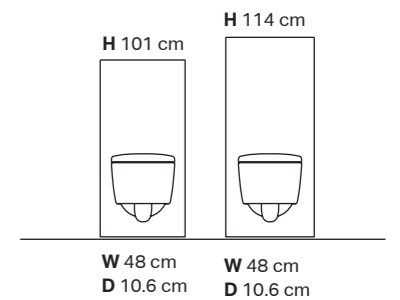

SIDE CLADDING

FRONT CLADDING