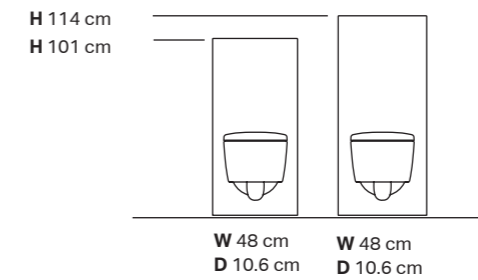

White glass

Black glass satin finished